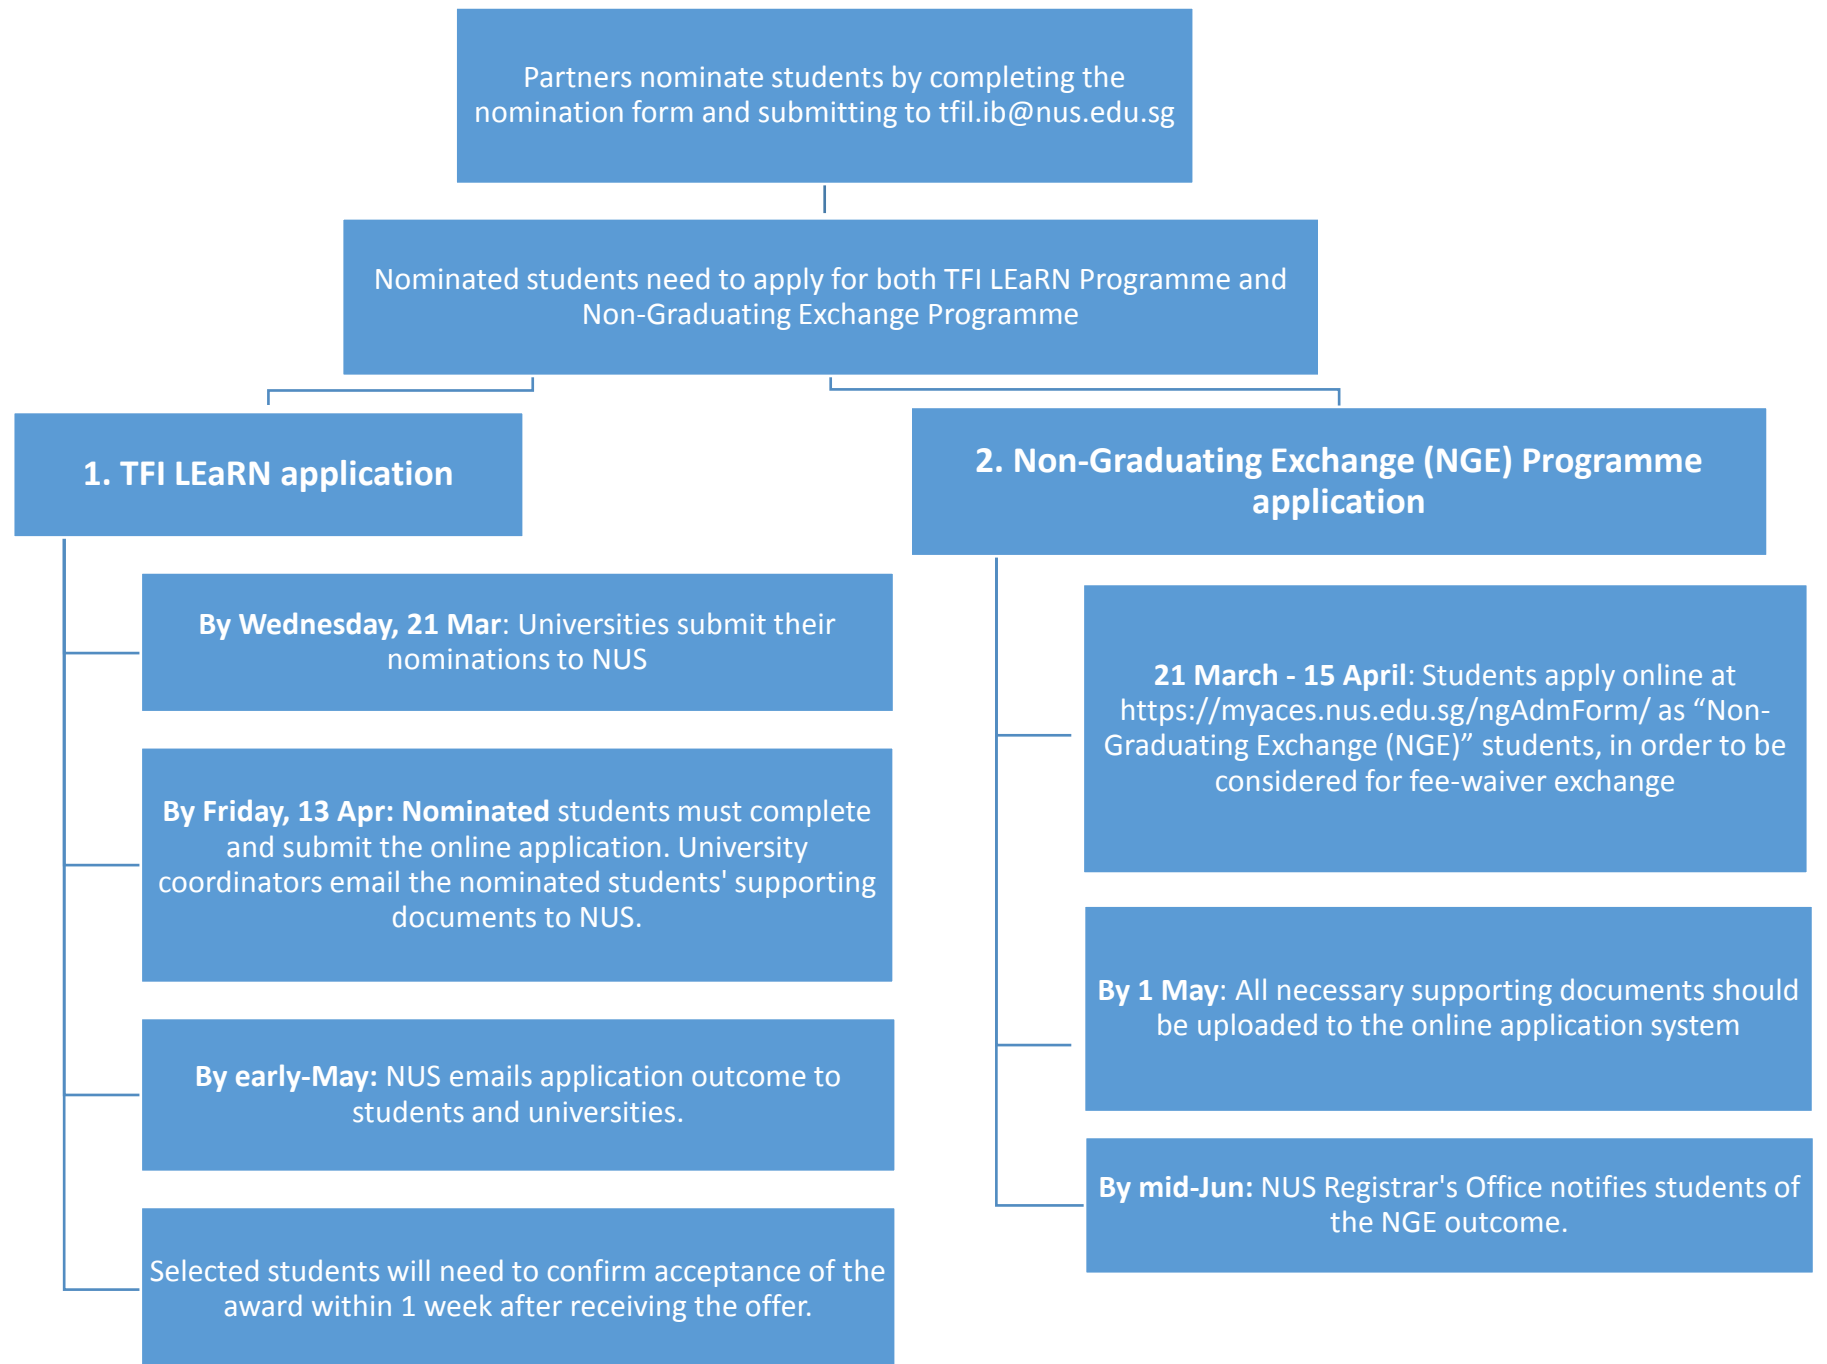

**TEMASEK FOUNDATION INTERNATIONAL  
LEADERSHIP ENRICHMENT AND REGIONAL NETWORKING (TFI LEaRN) PROGRAMME @ NUS  
ACADEMIC YEAR 2018/2019 SEMESTER 1 (AUG-DEC)**

**APPLICATION PROCESS**

Information correct as at 19 February 2018